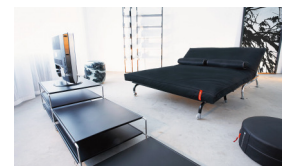

SKATER BED OMEGA MATTRESS

R 5 099.00
SKTO1420